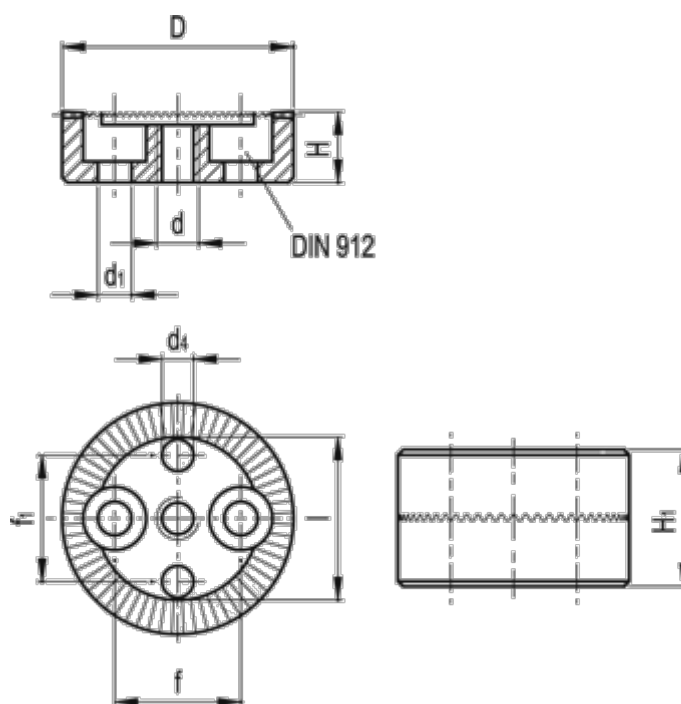

Article number: 206545381

Description: E+G Serrated locking plate
GN 187.4-40-60-A-NI

Measures

D	= 40	l	= 30.0
d	= M8	Number of teeth	= 60
d1	= 6.3	Weight (g)	= 84
d4 H11	= 6		
f	= 23		
f1	= 23		
H +/-0.9	= 11.5		
H1	= 23		